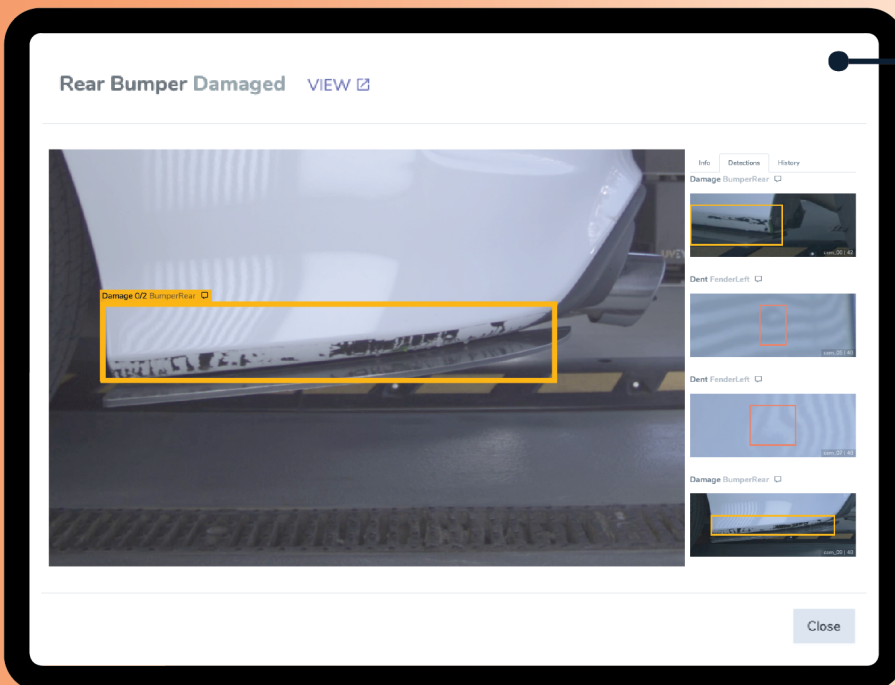

## UVeye's automatic 360° exterior body inspection system.

- Photographs **every inch** of the body of a vehicle in **seconds**
- Machine learning **detects any damages** to the body panels, headlights, and glass
- Captures high quality **merchandising photos** for use in sales

Machine learning detects anything from:

- **Bumper Damage**
- **Broken Windows**
- **Chipped Glass**
- **Paint Chips**
- **Body Panel Dents**
- **Cracked Lights**