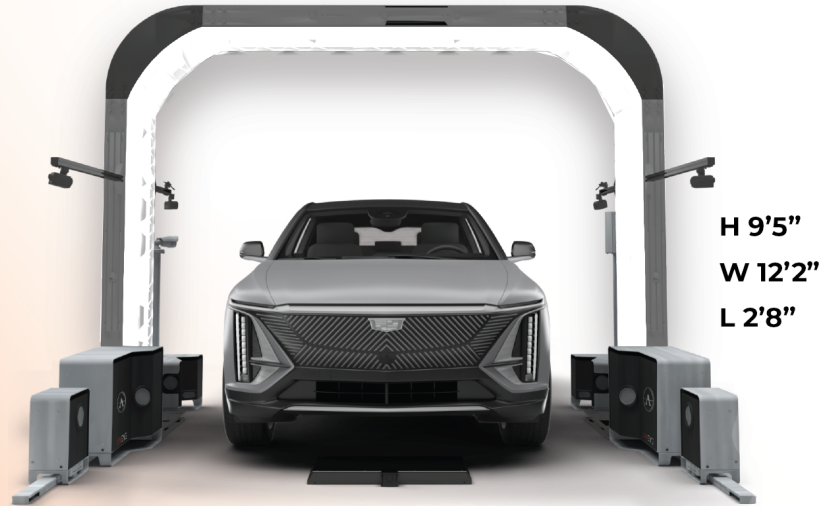

## UVeye's automatic 360° exterior body inspection system.

- Photographs **every inch** of the body of a vehicle in **seconds**
- Machine learning **detects any damages** to the body panels, headlights, and glass
- Captures high quality **merchandising photos** for use in sales

Machine learning detects anything from:

- **Bumper Damage**
- **Broken Windows**
- **Chipped Glass**
- **Paint Chips**
- **Body Panel Dents**
- **Cracked Lights**